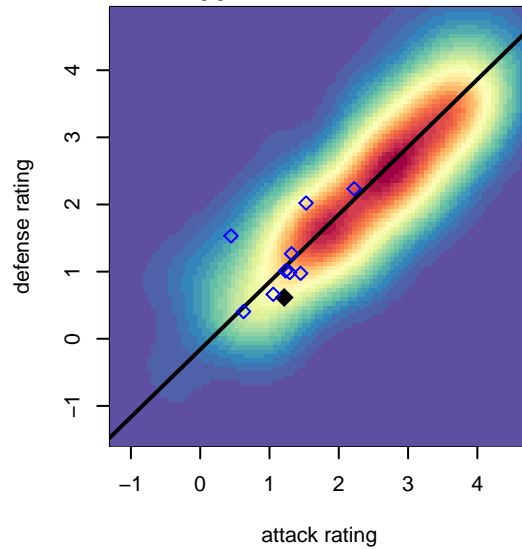

# BSC Portland Gold-Tiempo G99

Bridlemile SC  
 Portland, OR  
 G99 total strength=1063  
 attack=3.36 defense=1.85  
 fall league = PTT G99 Div 1 White

alt names used:  
 BSC Portland 99/00G Gold  
 BSC Portland 99/00G Gold

Venues played:  
 2015 PTT G99 Division 1 White  
 2015 OYS Presidents Cup G99

**BSC Portland Gold-Tiempo G99**  
 Dots are actual minus expected GF (blue circles) and GA (red triangles).  
 Blue line is smoothed change in attack strength. Red is smoothed change in defense strength.

**attack and defense variance (black dot)  
relative to other teams  
and top 10 in region**

**attack and defense rating  
relative to others at age  
and all opponents in last 13 months**

**Performance relative to 13 month average**