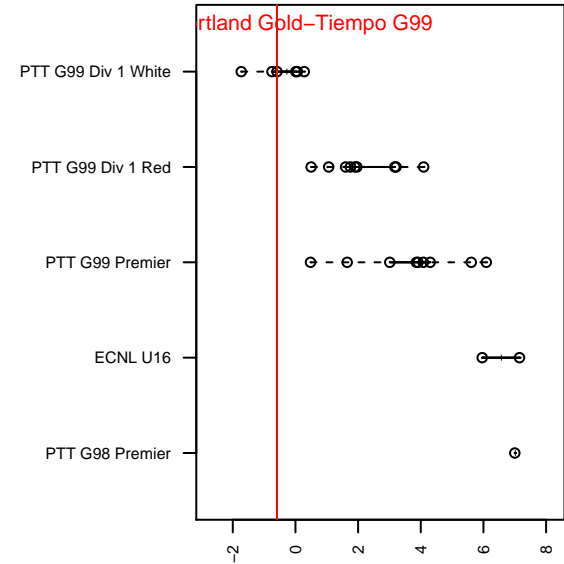

# BSC Portland Gold-Tiempo G99

Bridlemile SC  
 Portland, OR  
 G99 total strength=1063  
 attack=3.36 defense=1.85  
 fall league = PTT G99 Div 1 White

alt names used:  
 BSC Portland 99/00G Gold  
 BSC Portland 99/00G Gold

Venues played:  
 2015 PTT G99 Division 1 White  
 2015 OYS Presidents Cup G99

**BSC Portland Gold-Tiempo G99**  
 Dots are actual minus expected GF (blue circles) and GA (red triangles).  
 Blue line is smoothed change in attack strength. Red is smoothed change in defense strength.

**attack and defense variance (black dot)  
relative to other teams  
and top 10 in region**

**attack and defense rating  
relative to others at age  
and all opponents in last 13 months**

**Performance relative to 13 month average**