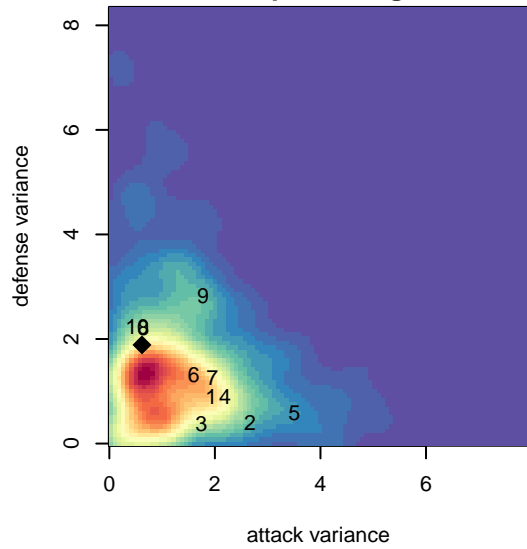

**attack and defense variance (black dot)
relative to other teams
and top 10 in region**